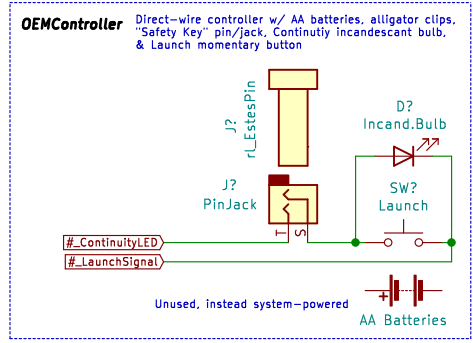

A modular, bank-driven, multilayered-control system to manage semi-simultaneous model rocket launches

Sheet: /RLS_LCOPanel/		Date: 2021-05-23		Rev: alpha	
File: LydaRA_RLS_LCOPanel.sch		Size: USLegal		KiCad E.D.A. kicad (5.1.10)-1	
Title: LydaRA Rocket Launch System		Id: 3/5