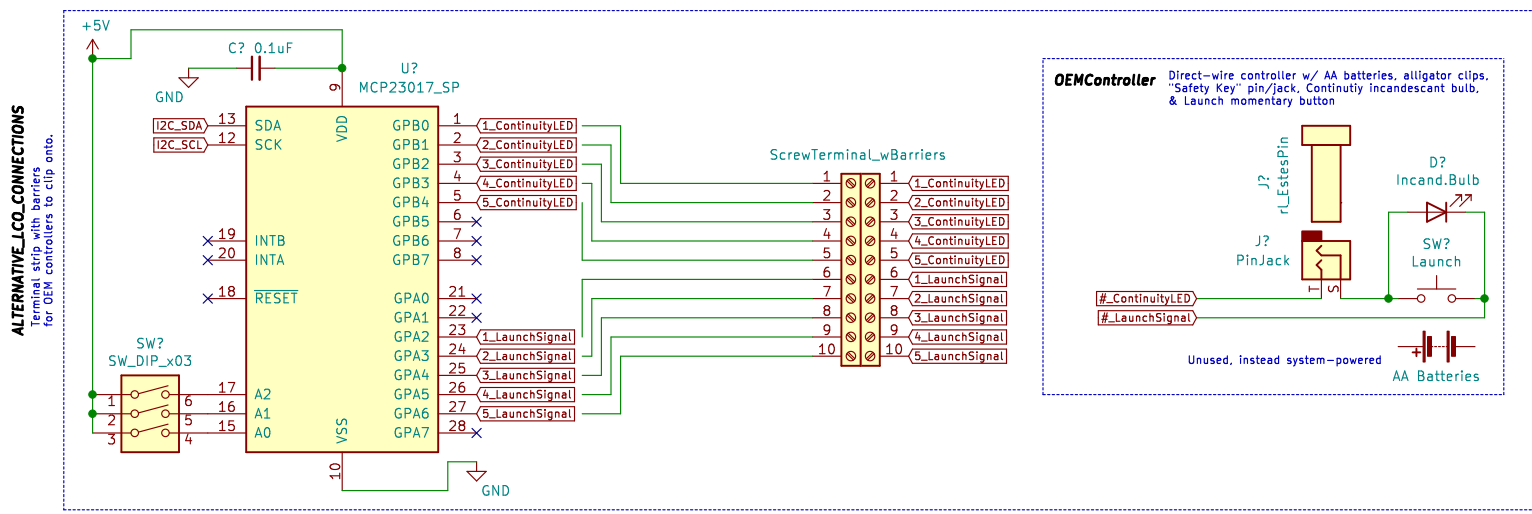

A modular, bank-driven, multilayered-control system to manage semi-simultaneous model rocket launches

Sheet: /RLS_LCOPanel/		Date: 2021-05-23		Rev: alpha	
File: LydaRA_RLS_LCOPanel.sch		Size: USLegal		KiCad E.D.A. kicad (5.1.10)-1	
Title: LydaRA Rocket Launch System		Id: 3/5