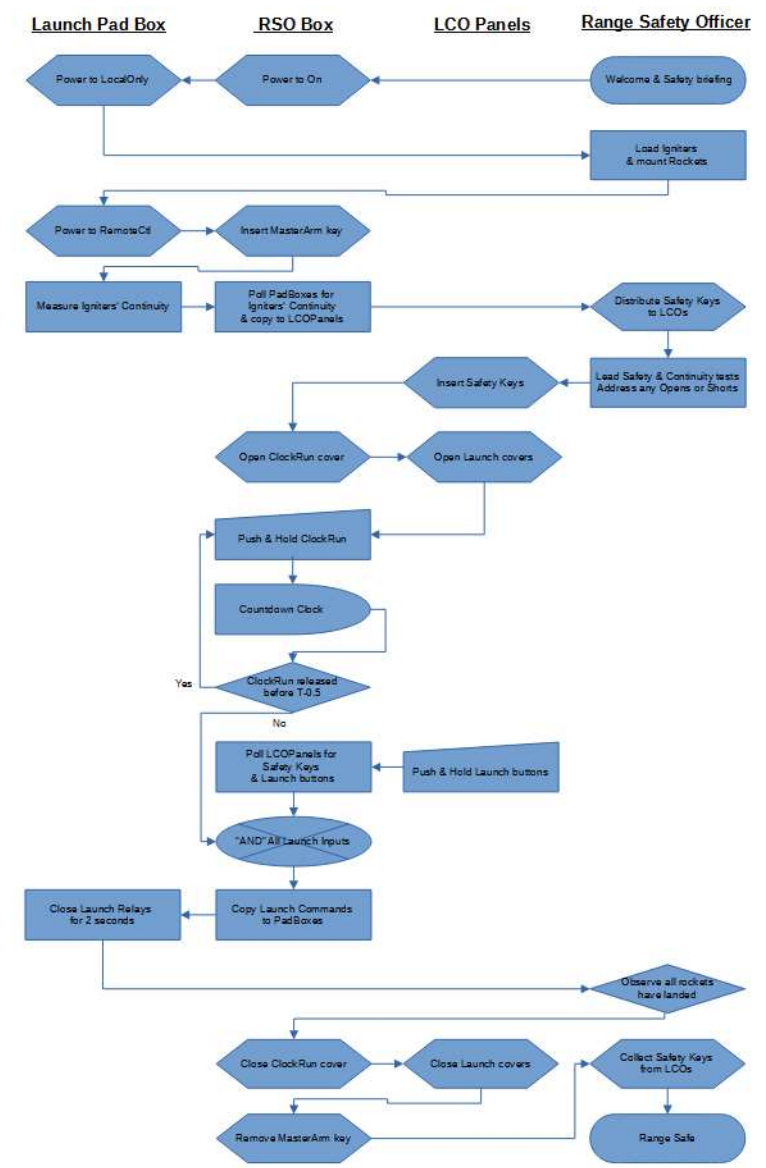

System Overview

Signal Lines
 Igniter Current
 Safety Warnings
 Command Bus
 Individual Continuity, Launch Command

Flowchart for Rocket Range operations

A modular, bank-driven, multilayered-control system to manage semi-simultaneous model rocket launches

7-segment vs 14-segment

7-segment + custom "dots"

MechanicalCharacter_Sub-circuits Replicated 6 independent, parallel times per CountdownMessageDisplay

StrobeSirenPole

A modular, bank-driven, multilayered-control system to manage semi-simultaneous model rocket launches