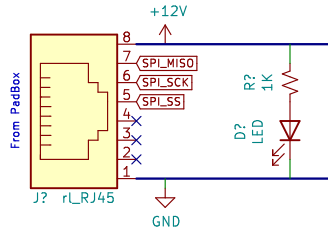

RS0Box
Holds RSO LEDs & buttons
Gethers LCO LEDs & buttons
RS485 "master"

A modular, bank-driven, multilayered-control system to manage semi-simultaneous model rocket launches

Sheet: /RLS_PadBox/
File: LydaRA_RLS_PadBox.sch

Title: LydaRA Rocket Launch System

Size: USLegal	Date: 2021-05-23	Rev: alpha
KiCad E.D.A. kicad (5.1.10)-1		Id: 4/5

CountdownMessageDisplay 6-12" High, (SETUP, HOLD, T-SS.d, LAUNCH, T+SS.d)

8 x 38 dot matrix

7-segment vs 14-segment

7-segment + custom "dots"

MechanicalCharacter_Sub-circuits Replicated 6 independent, parallel times per CountdownMessageDisplay

StrobeSirenPole

A modular, bank-driven, multilayered-control system to manage semi-simultaneous model rocket launches