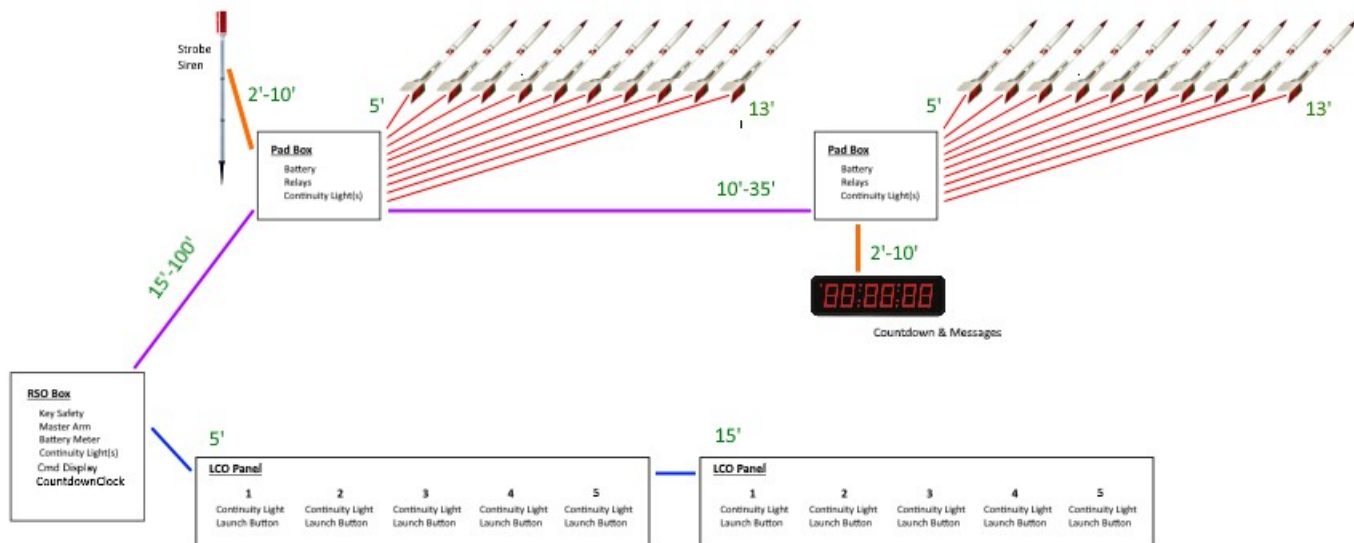

System Overview

Signal Lines
 Igniter Current
 Safety Warnings
 Command Bus
 Individual Continuity, Launch Command

Flowchart for Rocket Range operations

A modular, bank-driven, multilayered-control system to manage semi-simultaneous model rocket launches

7-segment vs 14-segment

7-segment + custom "dots"

MechanicalCharacter_Sub-circuits Replicated 6 independent, parallel times per CountdownMessageDisplay

StrobeSirenPole

A modular, bank-driven, multilayered-control system to manage semi-simultaneous model rocket launches