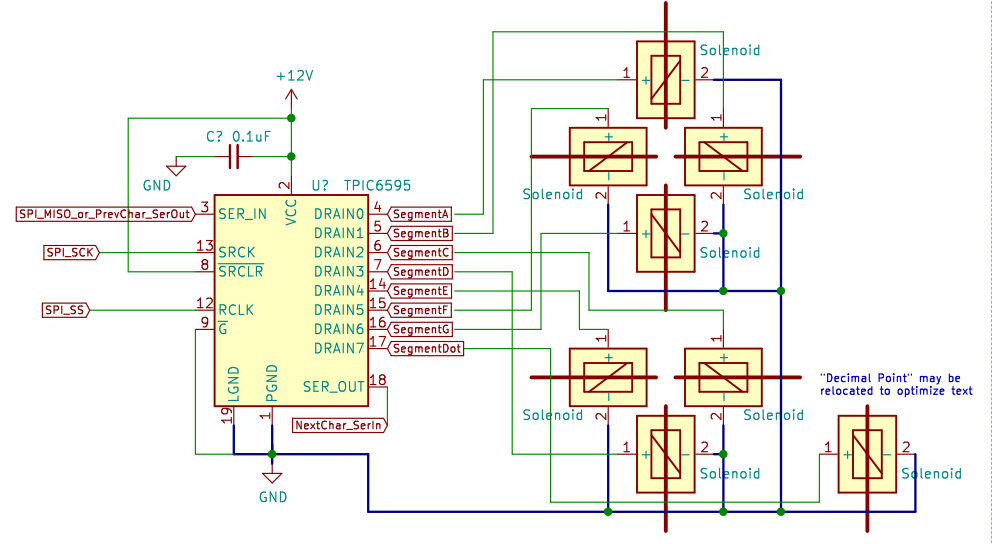

Title: LydaRA Rocket Launch System

Size: USLegal	Date: 2021-05-23	Rev: alpha
KiCad E.D.A. kicad (5.1.10)-1		Id: 4/5

CountdownMessageDisplay 6-12" High, (SETUP, HOLD, T-SS.d, LAUNCH, T+SS.d)

8 x 38 dot matrix

7-segment vs 14-segment

7-segment + custom "dots"

MechanicalCharacter_Sub-circuits Replicated 6 independent, parallel times per CountdownMessageDisplay

StrobeSirenPole

A modular, bank-driven, multilayered-control system to manage semi-simultaneous model rocket launches