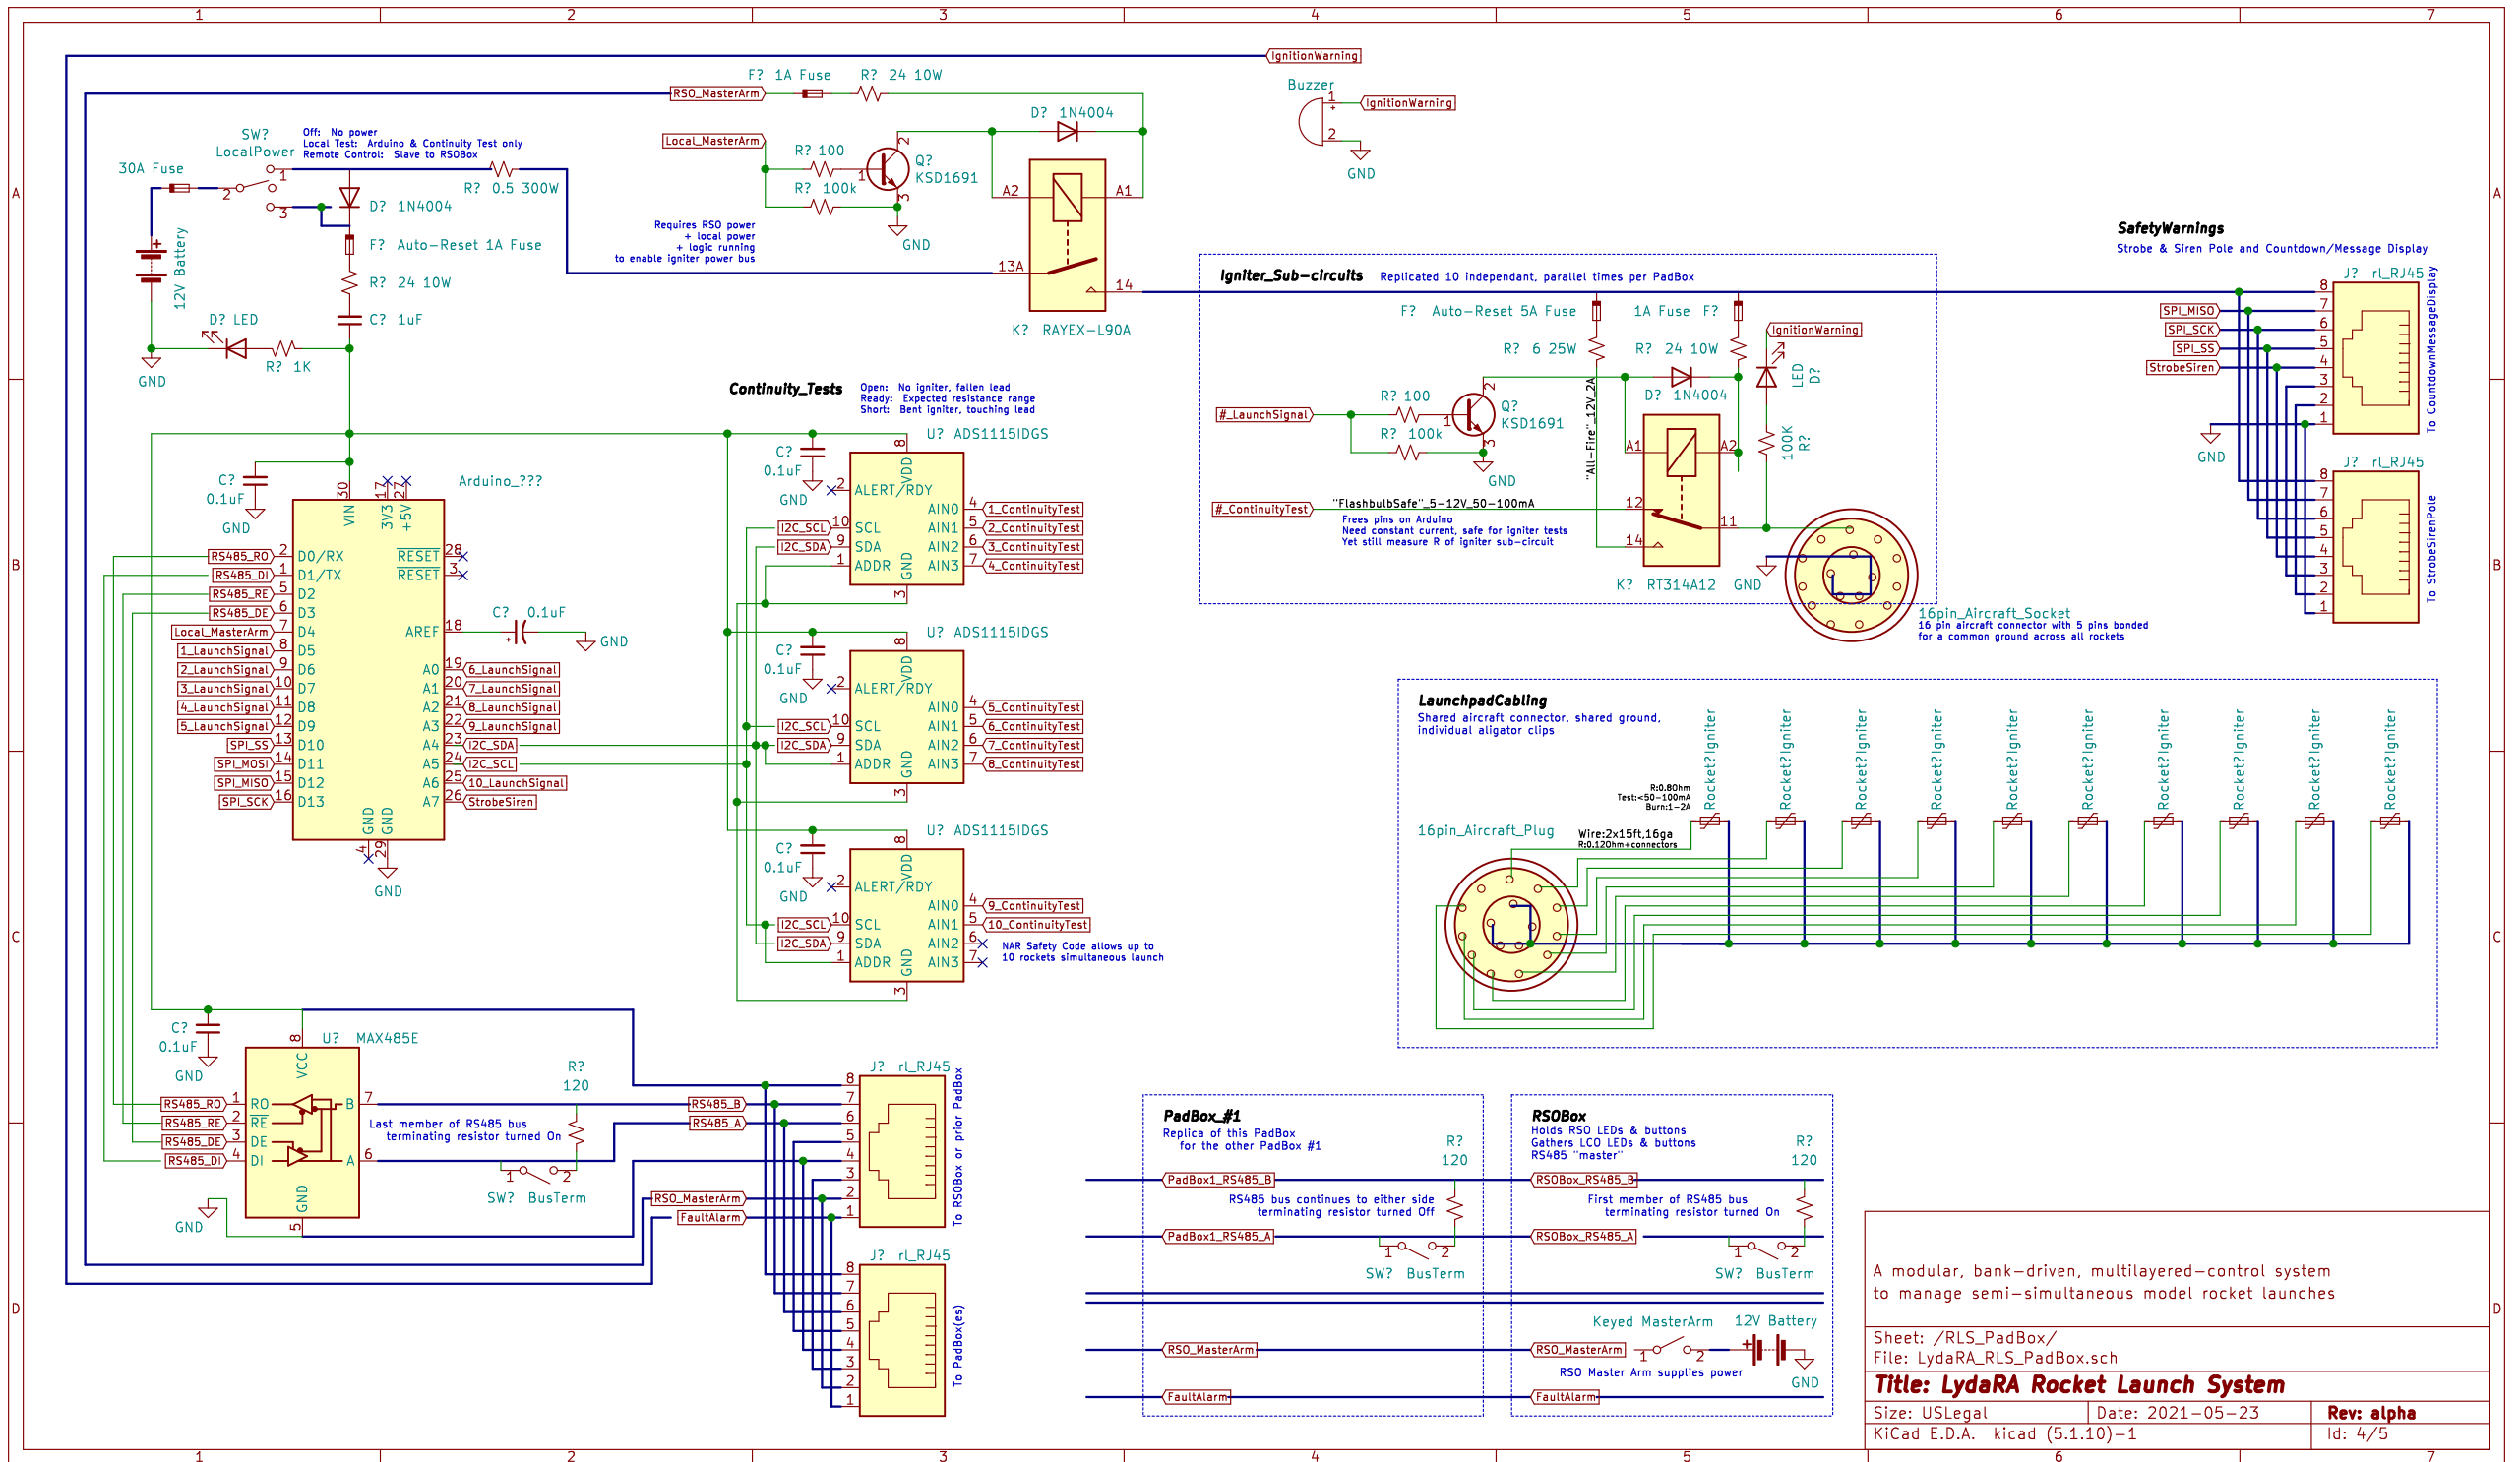

SafetyWarnings
Strobe & Siren Pole and Countdown/Message Display

Igniter_Sub-circuits Replicated 10 independent, parallel times per PadBox

A modular, bank-driven, multilayered-control system to manage semi-simultaneous model rocket launches

Sheet: /RLS_PadBox/
File: LydaRA_RLS_PadBox.sch

Title: LydaRA Rocket Launch System

Size: USLegal	Date: 2021-05-23	Rev: alpha
KiCad E.D.A. kicad (5.1.10)-1		Id: 4/5