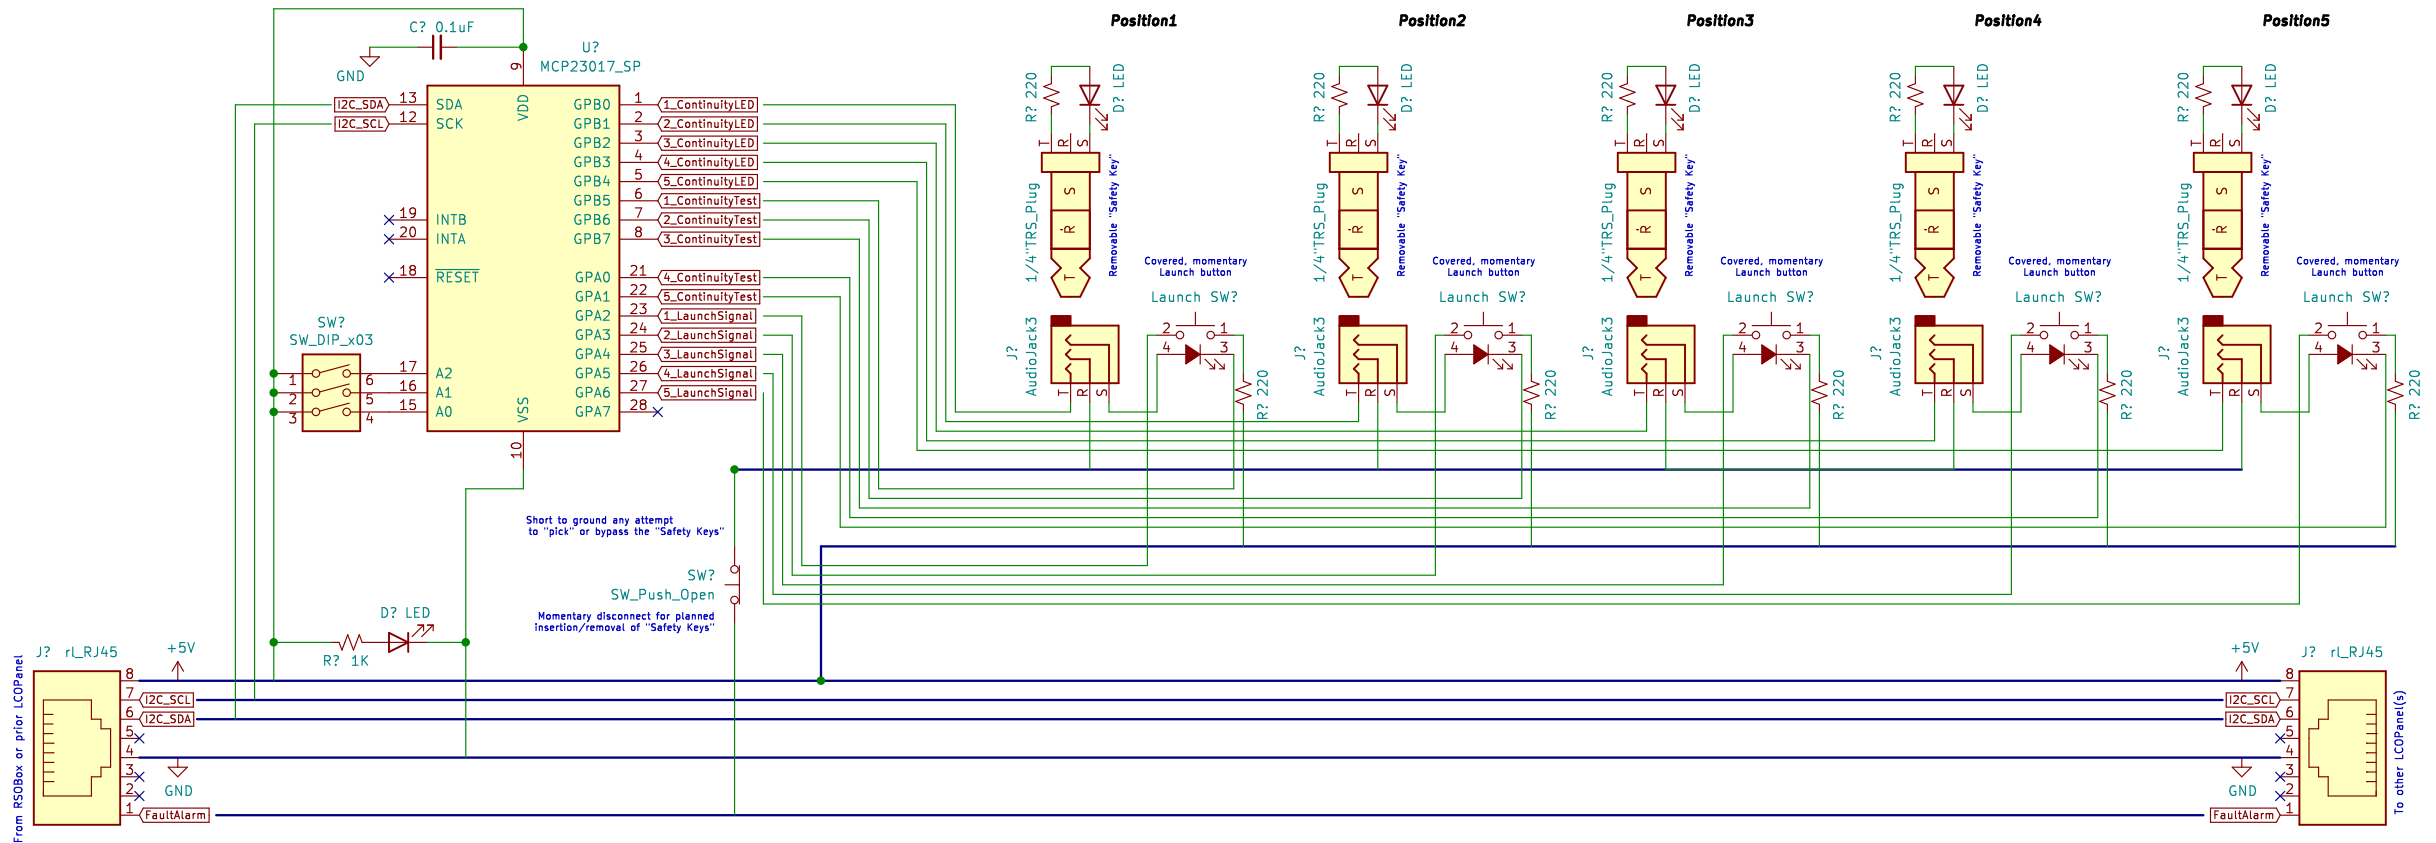

A modular, bank-driven, multilayered-control system to manage semi-simultaneous model rocket launches

Sheet: /RLS_LCOPanel/		Date: 2021-05-23		Rev: alpha	
File: LydaRA_RLS_LCOPanel.sch		Size: USLegal		KiCad E.D.A. kicad (5.1.10)-1	
Title: LydaRA Rocket Launch System		Id: 3/5